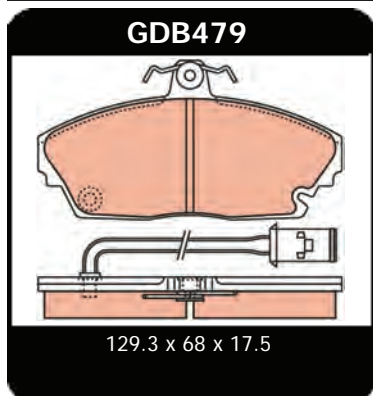

TATA

Loadbeta

1.9L Ute	93 on	GDB479