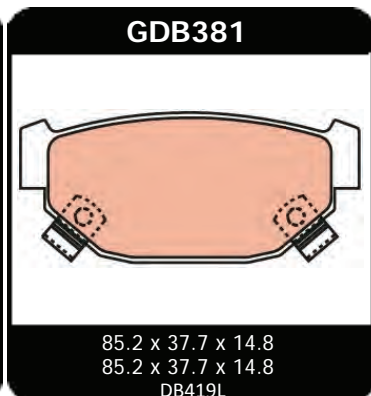

WRX

GC, FG 1.5 & 1.8L	93 - 97	GDB989		GDB990	
Sedan 1.6, 5DR 1.8, 2.0 WRX	93 - 97	GDB1179		GDB990	
2.0L ABS Excl. RS	97 - 02	GDB3205		GDB990	
2.0L ABS RS	97 - 02	GDB3217	HB352F.665	GDB990	
Sti With Twin Piston Caliper	99 - 10/05	GDB1006		GDB1007	HB179F.630
Sti with Brembo Calipers	1/02 on	GDB3349	HB453F.585	GDB3350	HB180F.560
With 4 Spot Front and Twin Rear Caliper	10/05 - 12/07	GDB3470		GDB3308	
2.5L	08 on	GDB3328		GDB3373	N3240