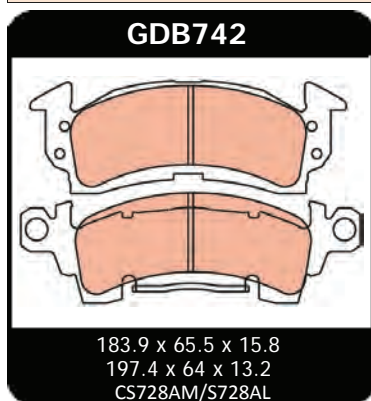

CADILLAC

Brougham					
Deville	77 - 79	GDB742		GDB742	
Brougham	82 - 90	GDB742			
Deville					
Deville	80 - 84	GDB742			
Eldorado					
Eldorado	69 - 75	GDB742			
Eldorado	76 - 78	GDB742		GDB742	
Fleetwood					
Fleetwood	85 - 90	GDB742			
Seville					
Seville	67 - 96	GDB742