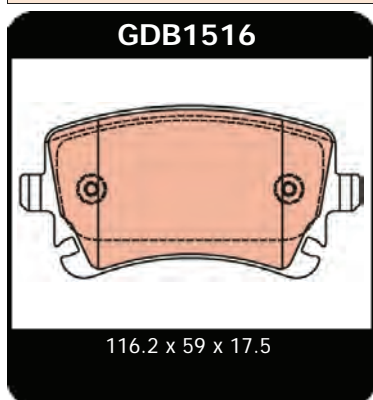

Corniche

Corniche	75 - 82	GDB7568			

BMW

3.0

S, CS, Si	72 - 76	GDB7551		GDB102	

3.3L

3.3L	74 - 75	GDB7551		GDB102	

116i

E87 With ATE Brakes	04 on	GDB1625	GIC210	GDB1612	GIC207
E87 With TRW/ATE Brakes	04 on	GDB1611	GIC210	GDB1612	GIC207
E87 With Brembo Front Caliper	2/05 on	GDB1802	GIC1006P	GDB1626	
F20 Without Sports Brakes (Bosch)	6/11 on			GDB1919	
F20 With Sports Brakes	6/11 on				

118d

E87	04 on	GDB1611	GIC210	GDB1612	GIC207
E87 With Brembo Front Caliper	9/04 on	GDB1802	GIC1006P	GDB1626