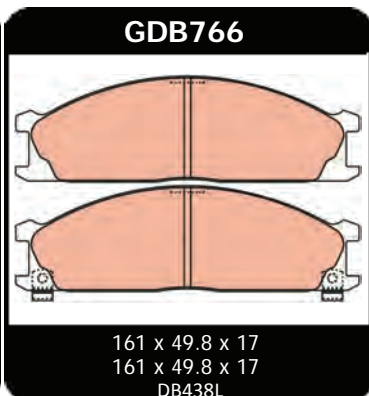

WRX

GC, FG 1.5 & 1.8L	93 - 97	GDB989		GDB990	
Sedan 1.6, 5DR 1.8, 2.0 WRX	93 - 97	GDB1179		GDB990	
2.0L ABS Excl. RS	97 - 02	GDB3205		GDB990	
2.0L ABS RS	97 - 02	GDB3217	HB352F.665	GDB990	
Sti With Twin Piston Caliper	99 - 10/05	GDB1006		GDB1007	HB179F.630
Sti with Brembo Calipers	1/02 on	GDB3349	HB453F.585	GDB3350	HB180F.560
With 4 Spot Front and Twin Rear Caliper	10/05 - 12/07	GDB3470		GDB3308	
2.5L	08 on	GDB3328		GDB3373	N3240