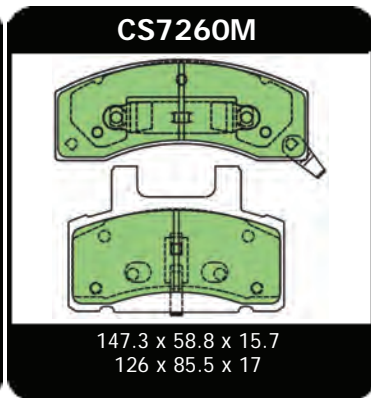

GMC

Ambulance

Ambulance	97 - 98	CDB3008M		N3173	
Ambulance	98 on	CS7260M