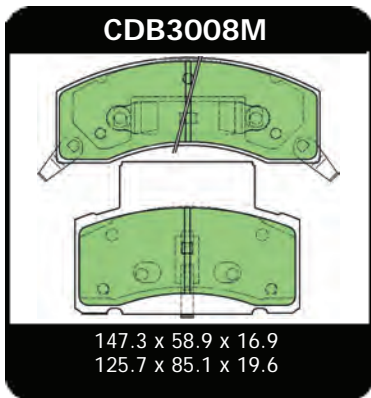

GMC

Ambulance

Ambulance	97 - 98	CDB3008M		N3173	
Ambulance	98 on	CS7260M