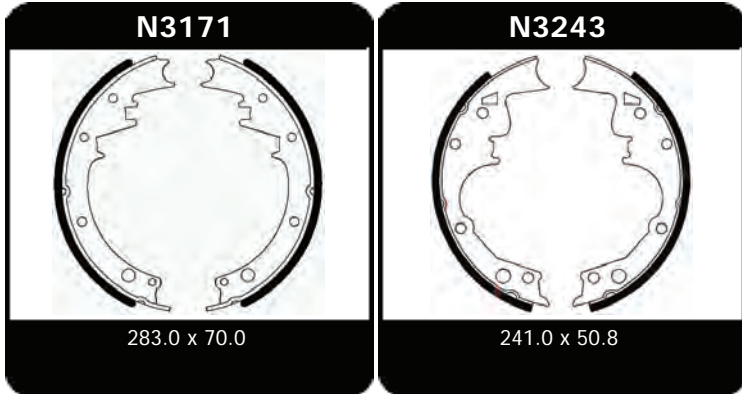

CHEVROLET

CHRYSLER

300C

3.5L & 5.7L	05 on	GDB4134		GDB4135	N3054
6.1L SRT-8	06 on	CDB3117M	HB563F.656	GDB7755	HB194F.570

Centura

4 cyl	75 - 77	GDB7569		N1370	
6 cyl	75 - 78	GDB7569		N1356	

Crossfire

3.2L 6Cyl Coupe (HB Shoes N3023)	03 on	GDB1215	GIC164	GDB1335	GIC172

Grand Voyager

RG ABS	01 - 11/07	GDB4128		GDB4130	N3256
RT	12/07 on	GDB4144		GDB4176	

Neon

2.0L Disc/Disc	95 - 9/99	GDB1236		CDB3002M	
2.0L Disc/Drum	96 - 9/99	GDB1236		N3012	
2.0L	10/99 on	GDB1236		GDB4119	

PT Cruiser

PT Cruiser	00 on	GDB4118		GDB4119	

Sebring

JS With 302mm Rear Rotor	07 on	GDB7771		GDB3247	N3265
JS With 262mm Rear Rotor	07 on	GDB7771		GDB3341	N3265

Town & Country

Town & Country	69 - 77	CS774M			

Valiant

VH, CH, VG all models – some	70 - 73	GDB7603		N1264	
VJ, CJ all models	73 - 75	GDB7501		N1264	
VK, CK all models	75 - 76	GDB7501		N1380	
CL all models	76 - 77	GDB7501		N1380	
CM, CL With PBR Brakes	77 - 81	GDB7599		N1380