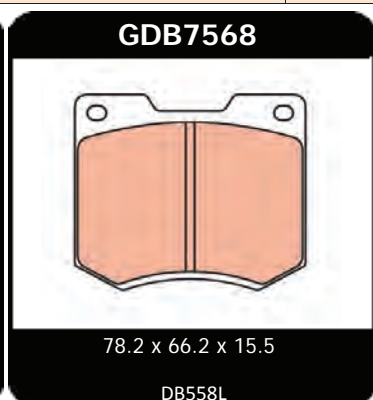

Corniche

Corniche	75 - 82	GDB7568			

BMW

3.0

S, CS, Si	72 - 76	GDB7551		GDB102	

3.3L

3.3L	74 - 75	GDB7551		GDB102	

116i

E87 With ATE Brakes	04 on	GDB1625	GIC210	GDB1612	GIC207
E87 With TRW/ATE Brakes	04 on	GDB1611	GIC210	GDB1612	GIC207
E87 With Brembo Front Caliper	2/05 on	GDB1802	GIC1006P	GDB1626	
F20 Without Sports Brakes (Bosch)	6/11 on			GDB1919	
F20 With Sports Brakes	6/11 on				

118d

E87	04 on	GDB1611	GIC210	GDB1612	GIC207
E87 With Brembo Front Caliper	9/04 on	GDB1802	GIC1006P	GDB1626