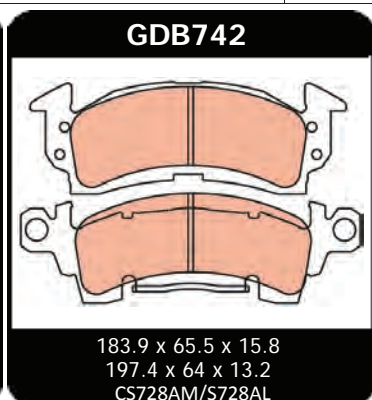

BUICK

Riviera					
Riviera	71 - 85	GDB742			
Skyhawk					
Skyhawk	1975	CDB3075M			
Skylark					
inc S Wagon	71 - 76	GDB742			
Skylark	78 - 79	GDB742