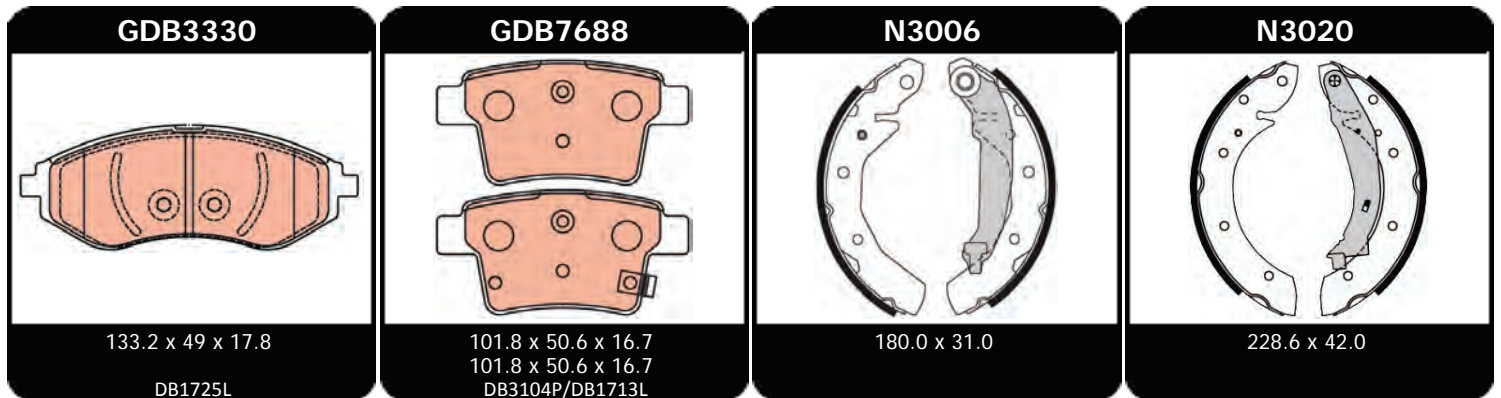

PROTON

RENAULT

5

4 & 5	72 - 90	GDB405		
TL, TS, GTL	76 - 81	GDB148		
Super 1.4, 1.6	89 - 96	GDB400		
1.4	92 - 94	GDB400		

8

R10	62 - 70	GDB108		GDB109

9

TC, TL, GTC, GTL, GTS - Lucas Front brakes	90 - 91	GDB807		
TC, TL, GTC, GTL, GTS - Bendix Front brakes	90 - 91	GDB7546		

12

L, TL	70 - 78	GDB148		

16

TS, TL, TA, TX	69 - 79	GDB7554		

17

TS	73 - 75	GDB148		

18

GTS, TL, GTL With Bendix Front brakes	79 - 82	GDB148		
TD, GTD With Bendix Front brakes	80 - 82	GDB7546		
TD, GTD With Lucas Front brakes	80 - 82	GDB807		
Turbo With Girling Caliper	83 - 87	GDB807		
Turbo With Bendix Caliper	83 - 87	GDB327		

19

GTX, TDE, TXE, TSE With Girling Brakes	88 - 6/96	GDB807		
GTD, GTR, GTS With Bendix Brakes	88 - 6/96	GDB327		GDB905
1.1, 1.2, 1.4, 1.7, 1.8, 1.9L	88 - 97	GDB400		GDB905
Baccara Sedan With Bendix Front brakes	94 - 96	GDB327		
Baccara Sedan With Lucas Front brakes	94 - 96	GDB807		

20

TL	76 - 80	GDB148