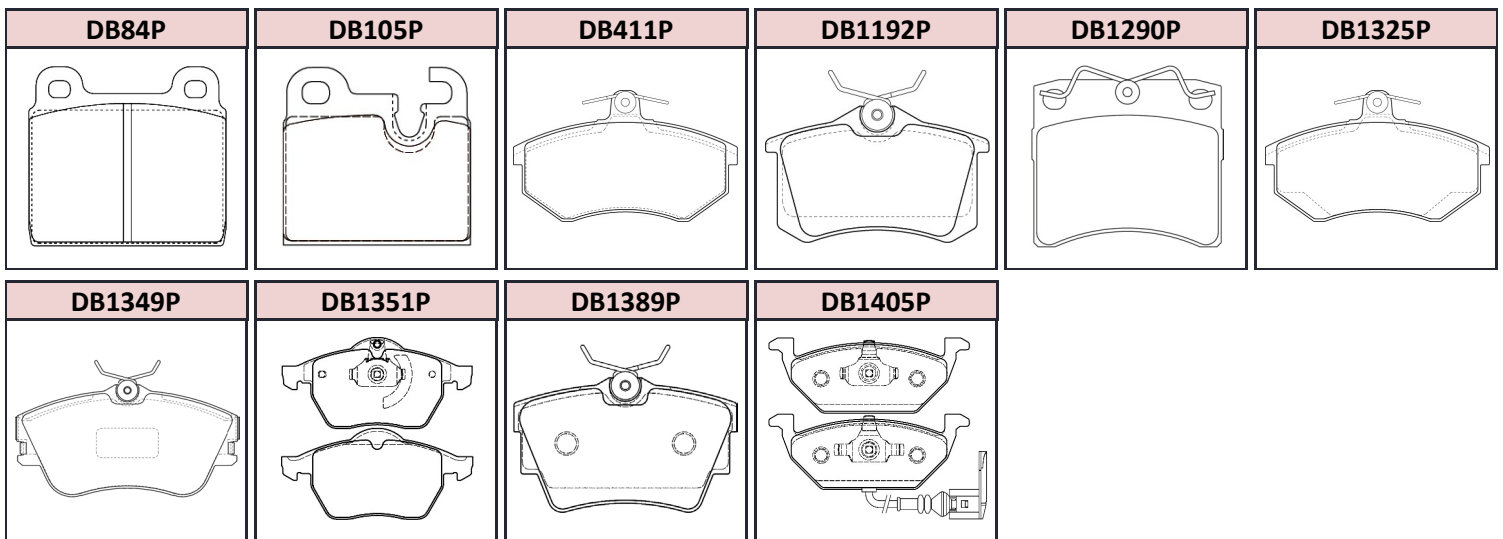

VOLKSWAGEN

Version	Year	Front	Rear

Passat

GL 2.0, 2.8	95 - 00		DB1192P
1.8L, 2.8L V6	00 - 05	DB1351P	

Polo

Polo	75 - 78	DB105P	
1.4 & 1.9L	01 on	DB1405P	

Rabbit

Manual	75 - 78	DB105P	

Scirocco

GTX 16V	86 - 89	DB411P	

Transporter

T2 LT28, LT31, LT35	73 - 87	DB84P	
T4 2.0, 2.5L - Non-Vented Disc	92 - 96	DB1290P	
T4 Van 2.4, 2.5L 15" wheels - Non-Vented Discs	95 - 98	DB1349P	DB1389P

Vanagon

Vanagon	80 - 85	DB84P	

Vento

GL 4D Sedan 2.0	95 - 97		DB1192P

VOLVO

Version	Year	Front	Rear

240DL

GL (Teves) - some	83 - 86		DB538P
GL (Girling) - some	83 - 86	DB549P	DB538P