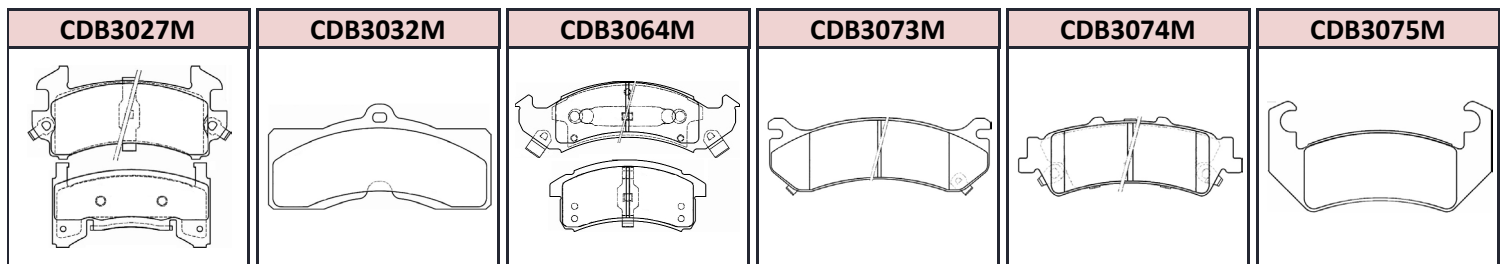

CHEVROLET

Version	Year	Front	Rear
Aveo			
1.5L Hatch	05 on	DB1370P	
C10			
1500	88 - 02	CS7260M	
C20			
2500	88 - 02	CS7260M	
C30			
3500	88 - 02	CS7260M	
Camaro			
Camaro	1982 - 92	CDB3027M	CDB3027M
Camaro	1990 - 92	CDB3064M	
All models	1/92 - 12/97	CDB3027M	
Corvette			
Corvette	1966 - 73	CDB3032M	
5.7i	1/88 - 12/96	CDB3027M	DB1094P
Luv			
Luv	81 - 82	DB327P	
Monza			
Monza	1971 - 78	CDB3075M	
Silverado			
C1500	1999 - 04	CDB3073M	CDB3074M
Spectrum			
Spectrum	85 - 89	DB410P	
Sprint			
Sprint	85 - 87	DB402P	
Suburban			
1500, 2500	88 - 02	CS7260M	
Vega			
Vega	1971 - 78	CDB3075M