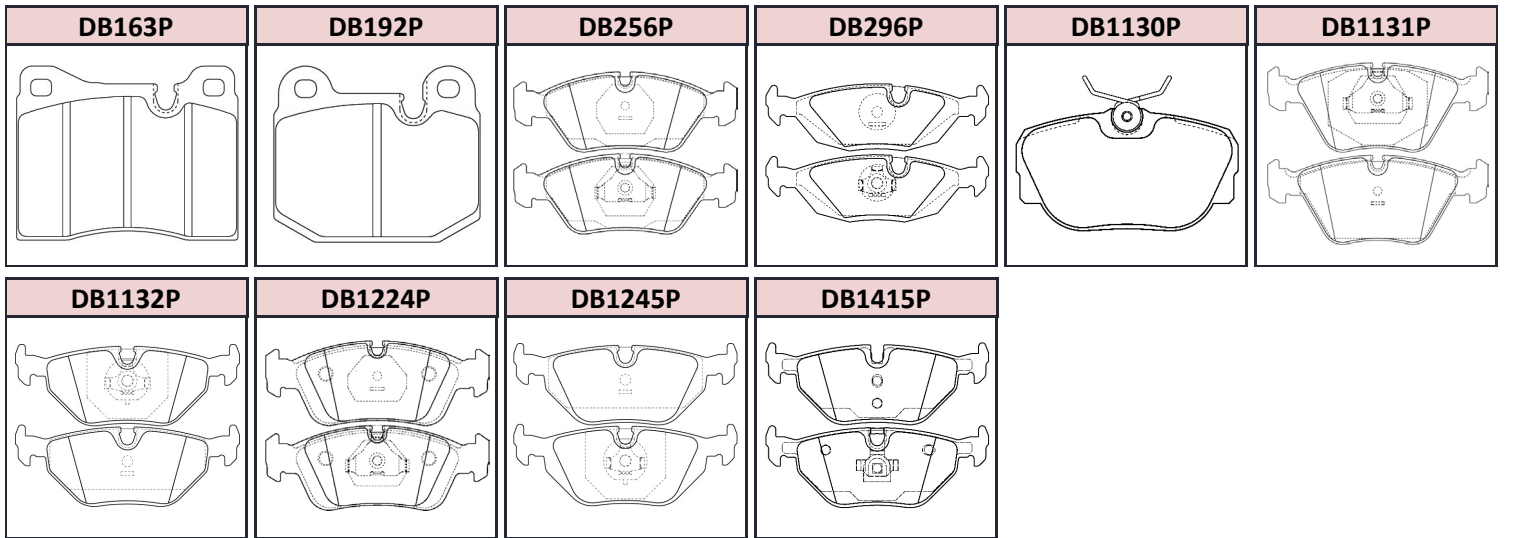

BMW			
Version	Year	Front	Rear

M635CSi

E24	84 - 89	DB163P	DB296P

Z3

E367 1.8, 1.9, 2.8L	10/95 - 12/97	DB1224P	DB1245P
E36 1.8,1.9, 2.0, 2.2, 2.8, 3.0L	1/98 on		DB1245P

Z4

2.5 & 3.0L 6Cyl E85	03 on		DB1415P