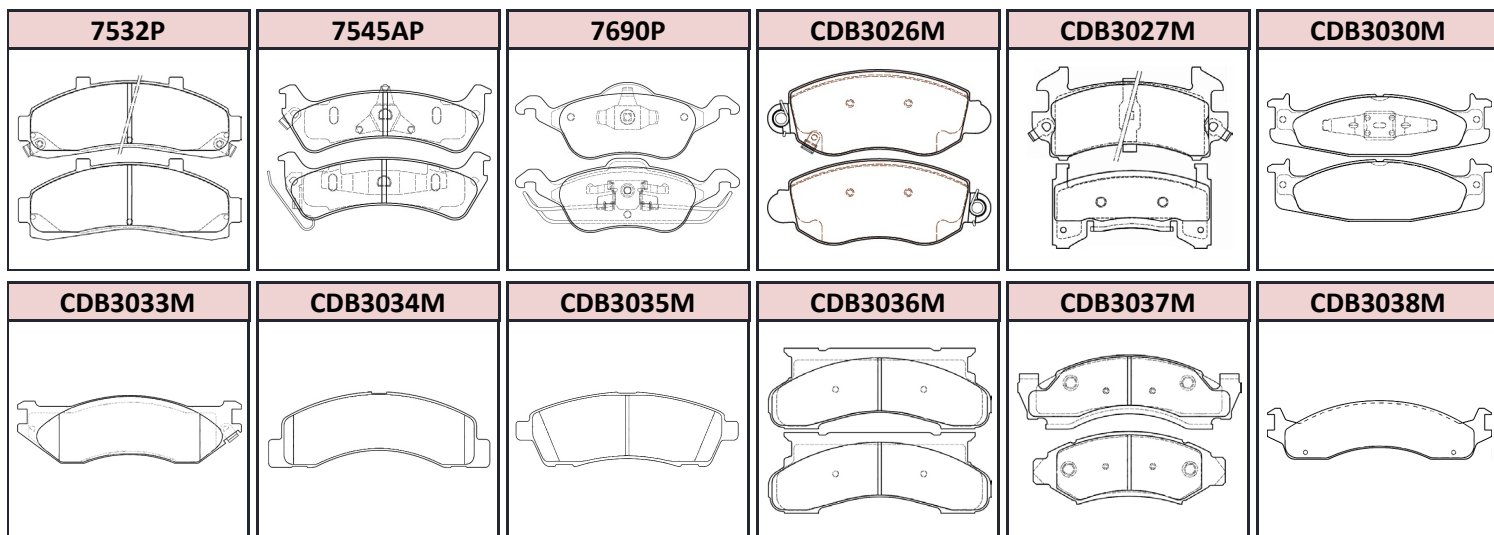

FORD

Version	Year	Front	Rear

Spectron

XLT Van	84 - 89	DB388P	

T-Bird

T-Bird	1989 - 93	CDB3057M	

Telstar

AR GL S Pack, Ghia, TX5	83 - 86	DB304P	
AS GL, TX5/Ghia 4W disc	86 - 87	DB414P	DB279P
AV, AT GD, GL, TX5	87 - 91	DB1114P	DB1115P
AY, AX GLX, TX5 V6	92 - 96	DB1255P	DB1254P

Territory

4 Door Wagon 4.0L	6/04 on	DB1473P	

Thunderbird

Thunderbird	1989 - 93	CDB3057M	

Transit

100	73 - 85	DB841P	
130, 150	73 - 85	DB840P	
100L	85 - 91	DB840P	
130, 150, 160, 190 - 15" Wheels	91 - 00	DB1317P	
80, 100, 120 - 14" Wheels	91 - 00	DB1340P	
VH With 16" Wheels	2000 - 06	CDB3026M	
2.0Di, 2.3 16V, 2.4 Di - 16" Wheels	00 - 06	DB1436P	
VH With 15" Wheels	2000 - 06	DB3109C	

Ute

XF	88 - 93	DB1075P	
XG Longreach, Van	93 - 96	DB1075P	DB1109P
XH Longreach, Van	96 - 99	DB1108P	DB1109P
AU Series	99 - 01	DB1108P	DB1086P
AUII 6 cyl & V8	00 - 01	DB1375P	DB1376P
BA	02 on	DB1473P	DB1376P