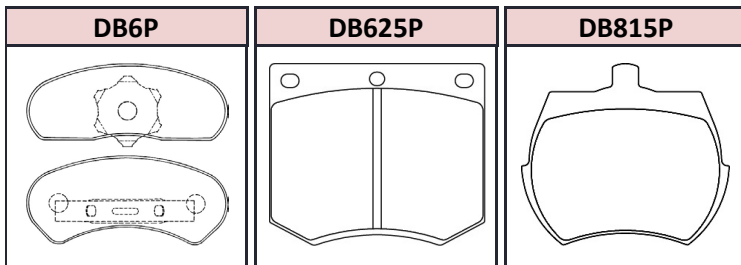

LEYLAND

Version	Year	Front	Rear

1275LS

1275LS	78 - 79	DB815P	

Marina

6 cyl	73 - 75	DB625P	
Sedan & Coupe 1500, 1750 OHC	73 - 74	DB625P	

Moke

Moke & Moke Californian	80 - 83	DB815P	

P76

P76	73 - 74	DB6P	

LINCOLN

Version	Year	Front	Rear