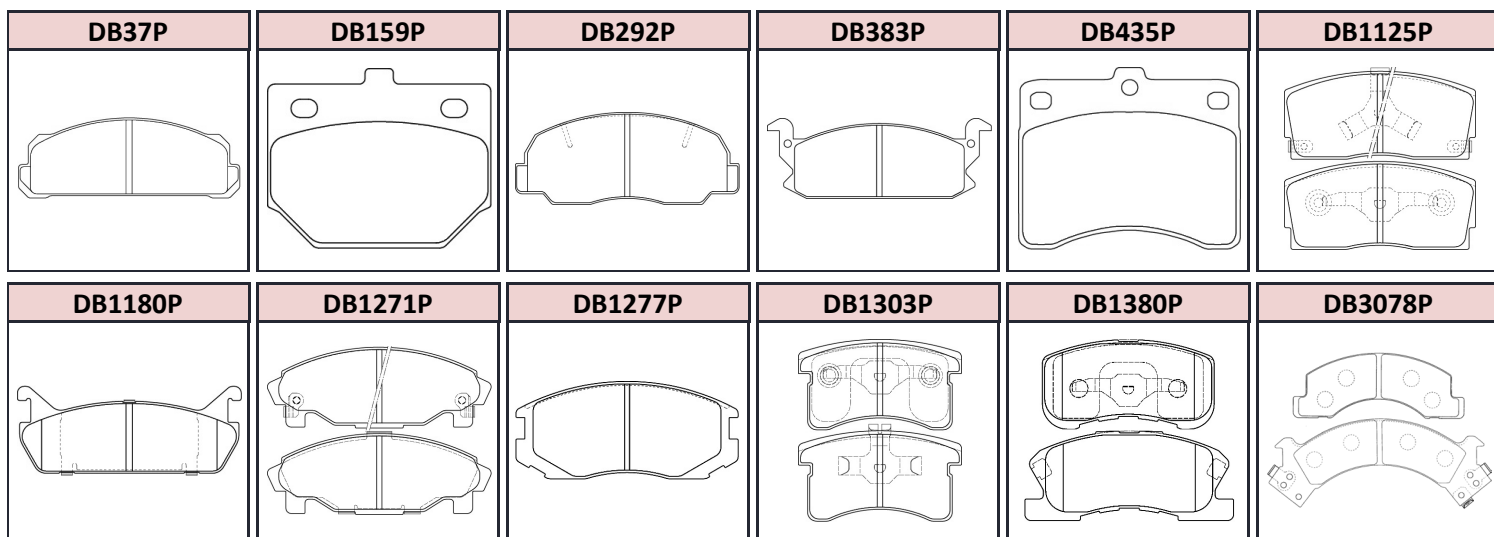

DAIHATSU

Version	Year	Front	Rear
Rocky			
F70, F75 4x4, F80, F85	84 - 90	DB292P	
Scat			
4WD	83 - 84	DB292P	
Sirion			
1.0L M100 M110	4/98 - 04	DB1380P	
Terios			
1.3 J100	2/97 on	DB1277P	
YRV			
1.3L	7/01 - 10/03	DB1380P	

DODGE

Version	Year	Front	Rear
Avenger			
Avenger	2007 on	CDB3122M	
Caliber			
1.8, 2.0 & 2.4L	2006 on	CDB3120M	
Caliber	2007 on	CDB3122M	CDB3097M
Challenger			
Challenger	69 - 78	CS774M	
Charger			
Charger	69 - 78	CS774M