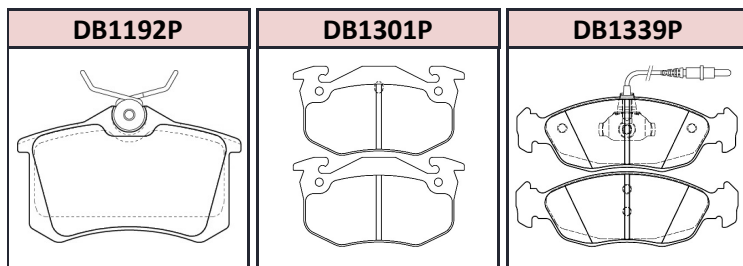

PEUGEOT

Version	Year	Front	Rear

205

Gti 1.6, 1.9 With Luc/Bdx brakes	87 - 94		DB1301P

206

1.6L	00 - 03		DB1301P
2.0L	00 - 03		DB1301P
GTi 2.0i 16v	5/01 on		DB1301P
2.0L Hatch 2A/C RC	7/03 on		DB1301P

306

2.0L	93 - 97		DB1301P
1.6, 1.8 ,1.9L	93 - 97	DB1339P	DB1301P
306	97 - 00		DB1301P
2.0 Hdi with Front Bosch caliper	8/98 - 6/00		DB1301P

405

1.9 Gri, Sri (Girling)	89 - 95		DB1192P

PLYMOUTH

Version	Year	Front	Rear

Barracuda

Barracuda	69 - 78	CS774M	

Belvedere

Belvedere	69 - 78	CS774M	

Fury

Fury	69 - 78	CS774M	

GTX

GTX	69 - 78	CS774M	

Roadrunner

Roadrunner	69 - 78	CS774M	

Satellite

Satellite	69 - 78	CS774M