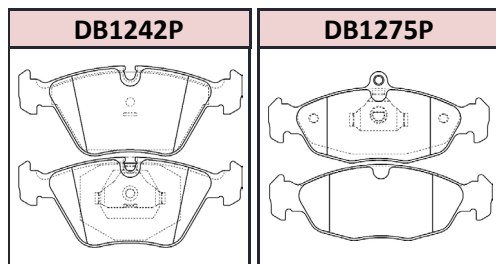

JAGUAR

Version	Year	Front	Rear
XJ12			
6.0i V12	11/94 on		DB1275P
XJ220			
3.5 (C type) ATE Brakes	90 - 96	DB1242P	
XJ6			
4.0L XJ40	12/87 - 9/89	DB1242P	
Sovereign	11/94 on		DB1275P
XJ8			
3.2, 4.0L	97 - 6/03	DB1242P	
XJR			
4.0 Sedan	94 - 97	DB1242P	
Super Charged 4.0i	9/94 - 9/97		DB1275P
XK8			
2D Coupe	97 - 10/02	DB1242P	
Coupe	8/02 on	DB1242P	

JEEP

Version	Year	Front	Rear
Cherokee			
4.0L	93 - 96	DB1311P	
4x4 Wagon	93 - 99	CDB1311M	CS7502M
KJ	2002 on	CDB3050M	CDB3061M
CJ Series			
CJ Series	1982 - 86	CDB3031M	
Grand Cherokee			
5.2L	91 - 96	DB1311P	
4.0i V6, 4.7i & 5.2L V8	95 - 99	CDB1311M	CS7502M
Grand Cherokee	11/2002 on	CDB3052M	
Wrangler			
4x4	90 - 06	DB1311P